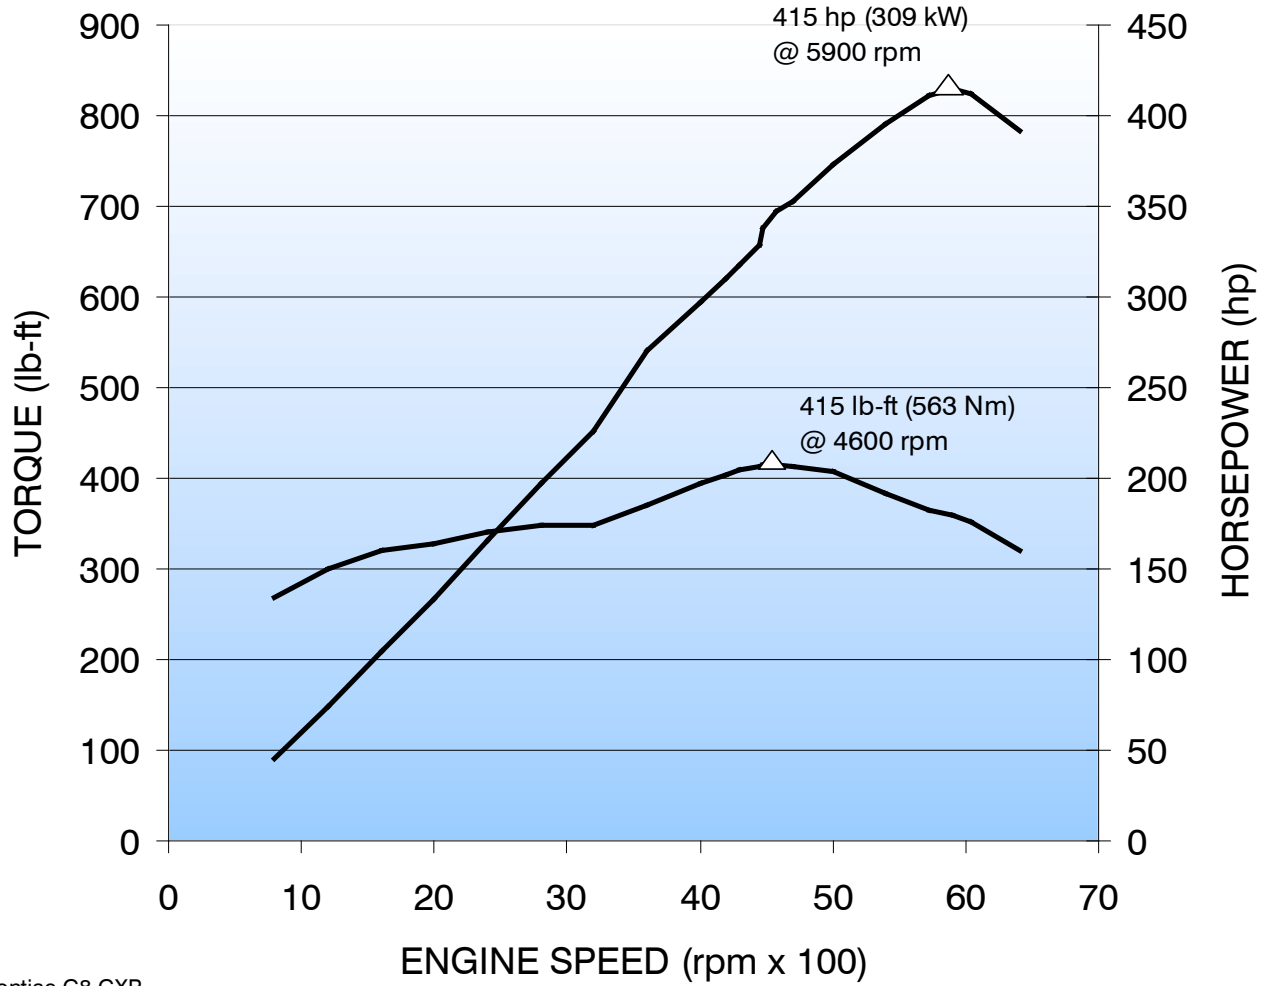

# 2009 "LS3" 6.2L V-8 (LS3)

**SAE J1349**  
Certified Power™

Pontiac G8 GXP