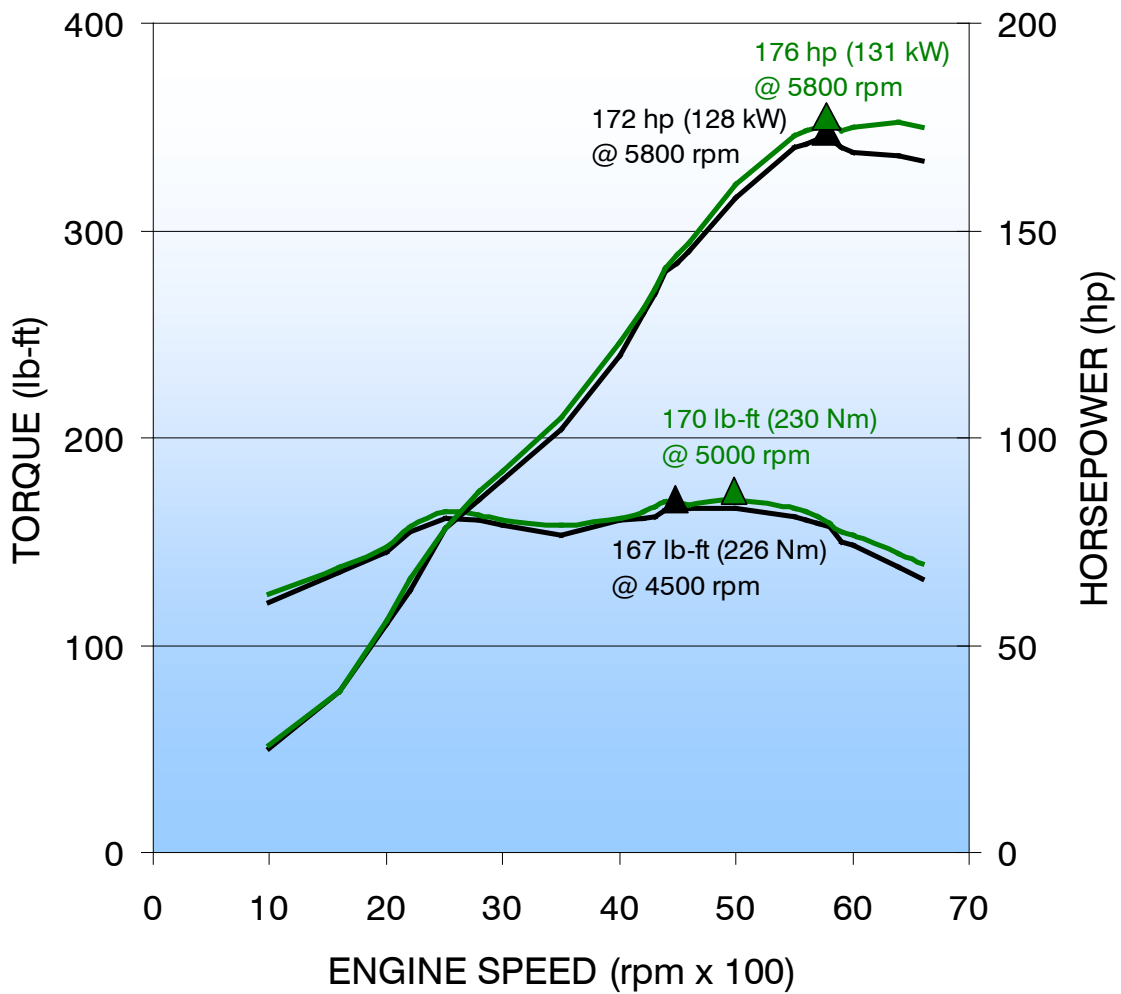

2009 Ecotec 2.4L I-4 VVT (LE9)

Black = Gasoline (as tested) Green = E85 FlexFuel (as tested)

Chevrolet HHR