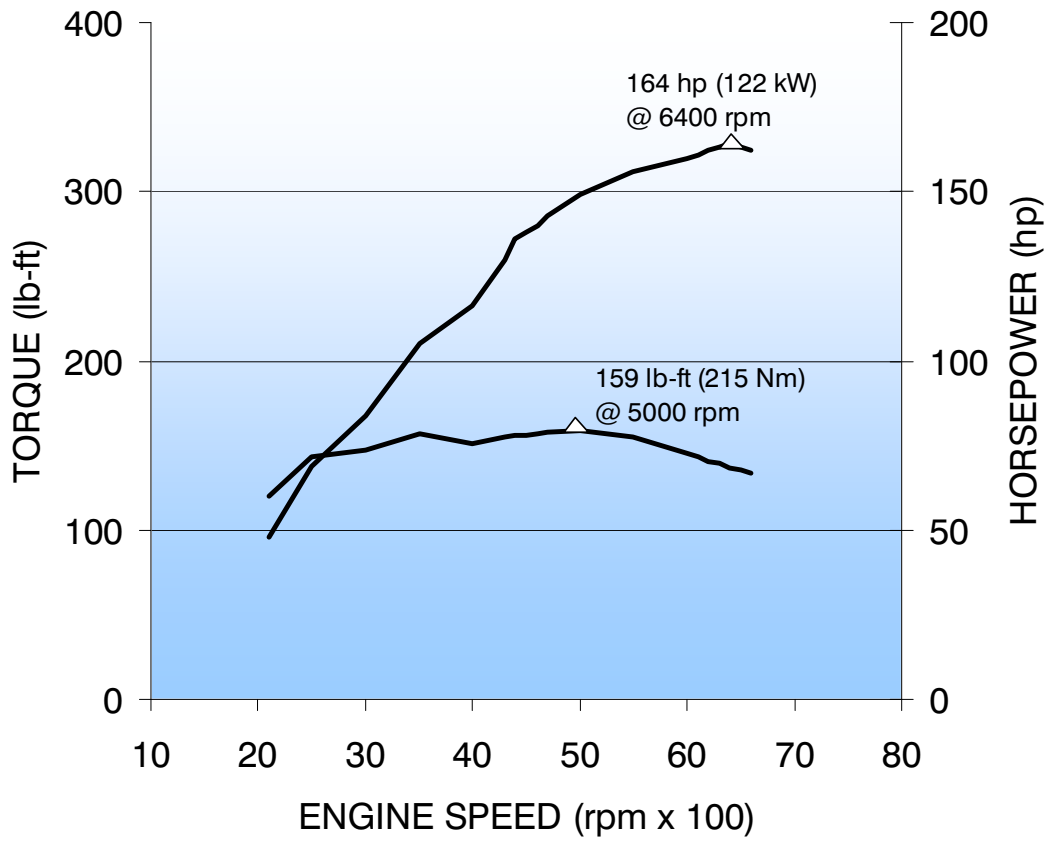

2009 Ecotec 2.4L I-4 VVT Hybrid (LAT)

SAE J1349
Certified Power™

Chevrolet Malibu