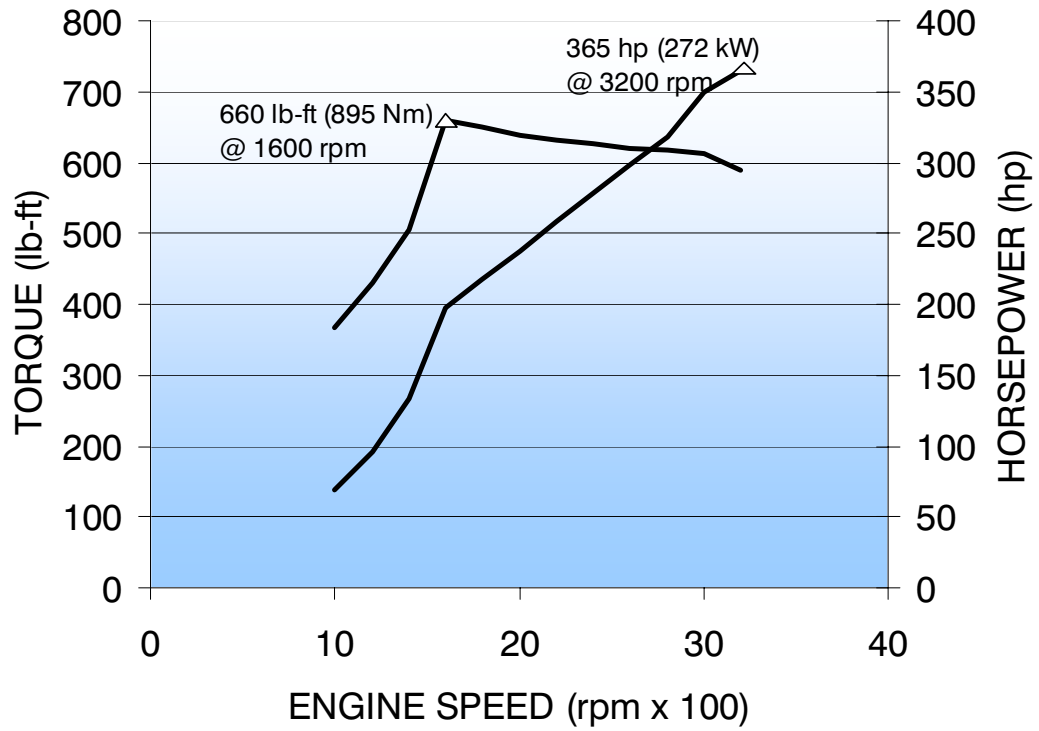

2009 Duramax Diesel 6.6L V-8 Turbo (LMM)

GMC Sierra HD