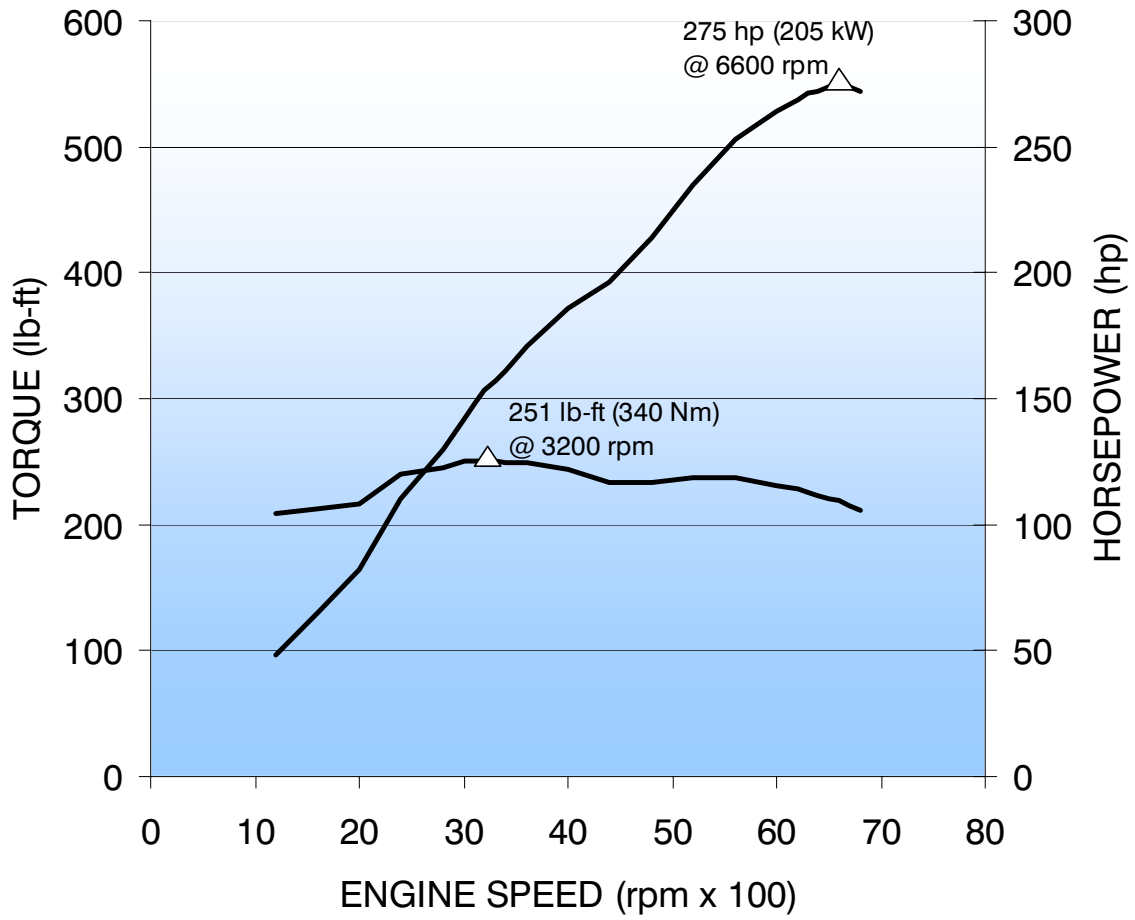

2008 GM 3.6L V6 VVT (LY7)

GMC Acadia (dual exhaust)