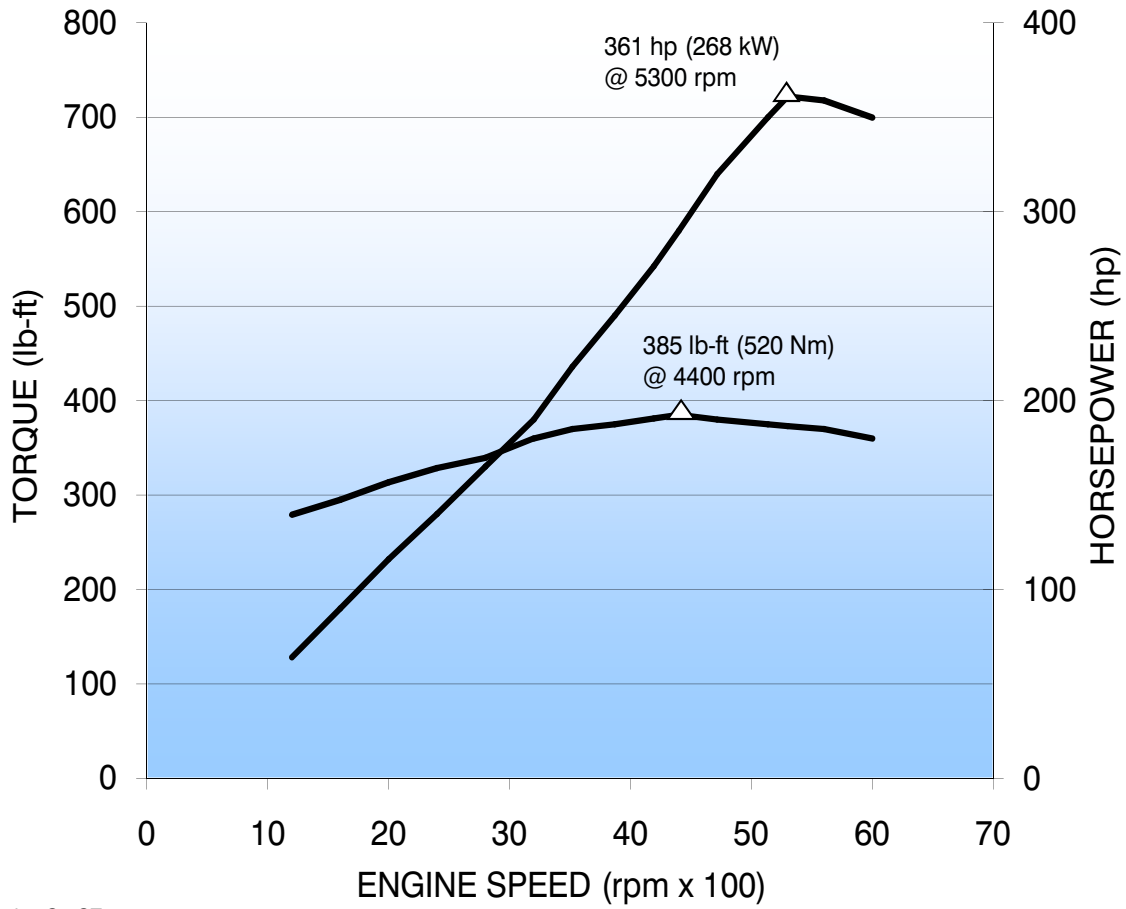

2008 "L76" 6.0L V8 (L76)

SAE J1349
Certified Power™

Pontiac G8 GT