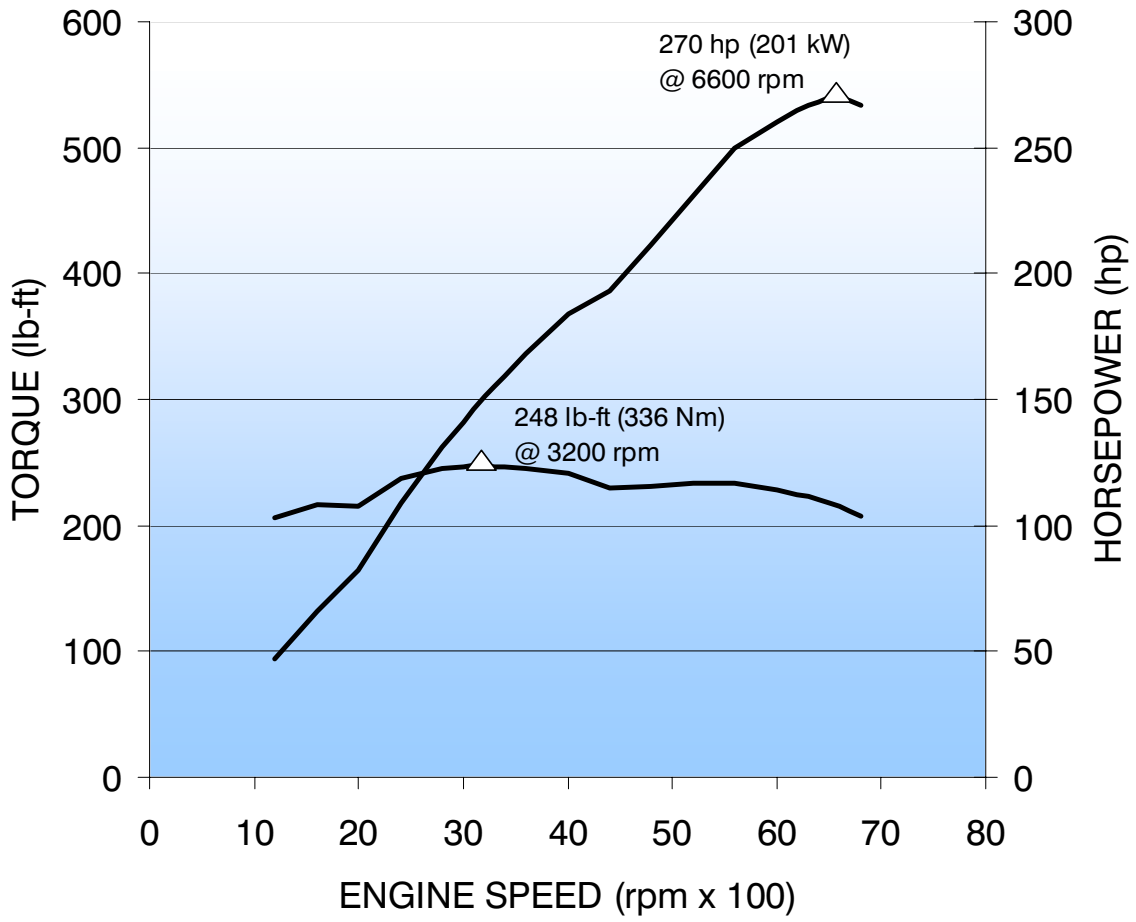

2007 GM 3.6L V-6 VVT (LY7)

SAE J1349
Certified Power™

Saturn Outlook (single exhaust)