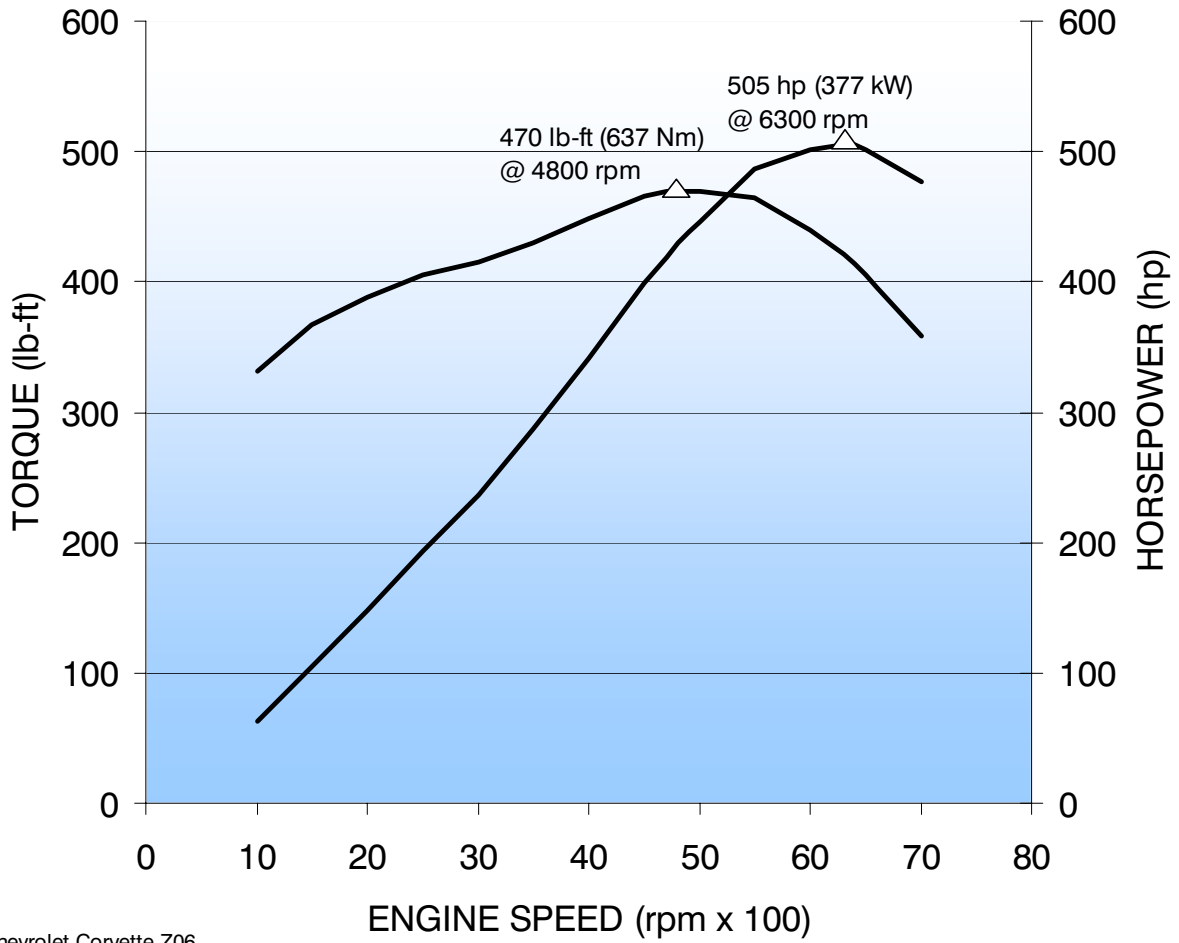

2007 "LS7" 7.0L V-8

**SAE J1349**  
Certified Power™

Chevrolet Corvette Z06