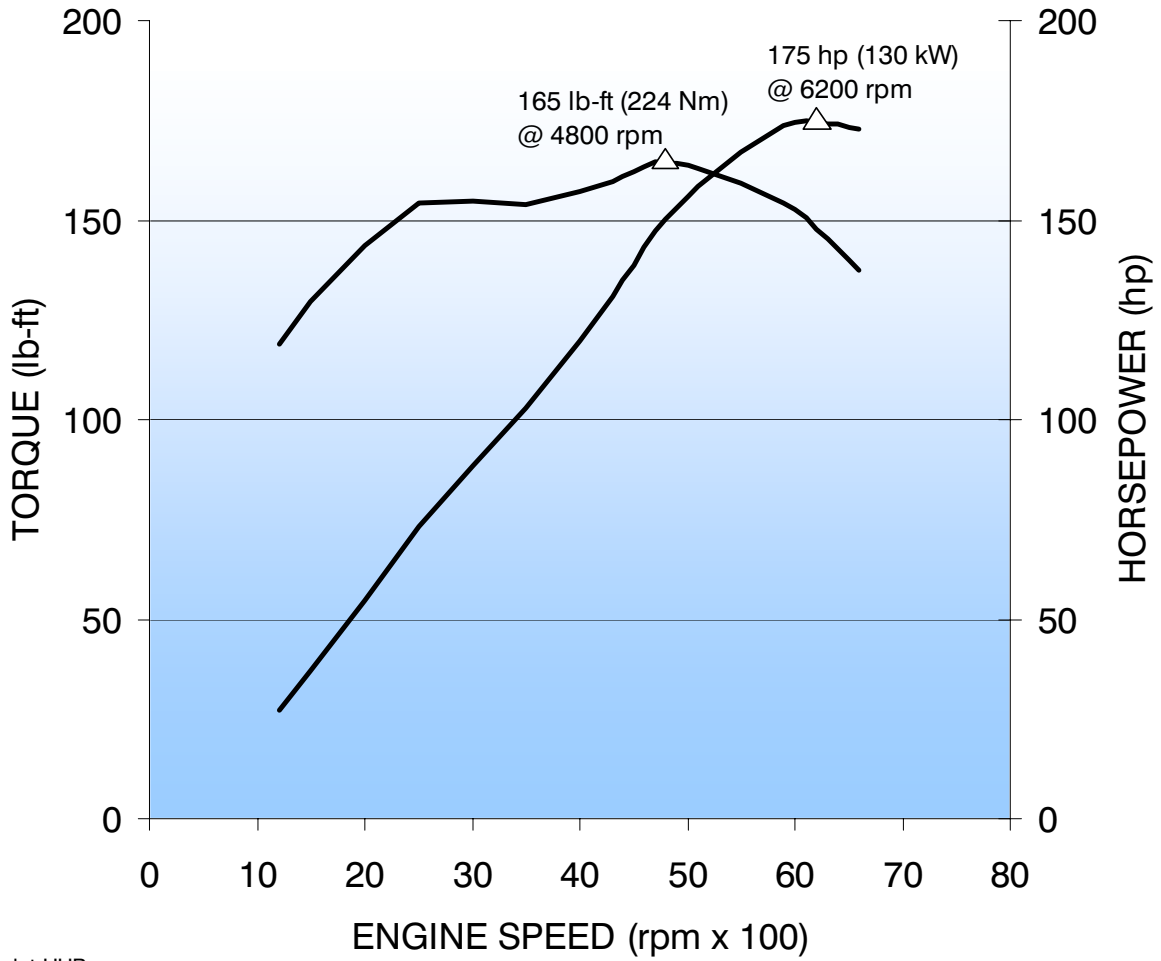

2007 Ecotec 2.4L I-4 (LE5)

SAE J1349
Certified Power™

Chevrolet HHR